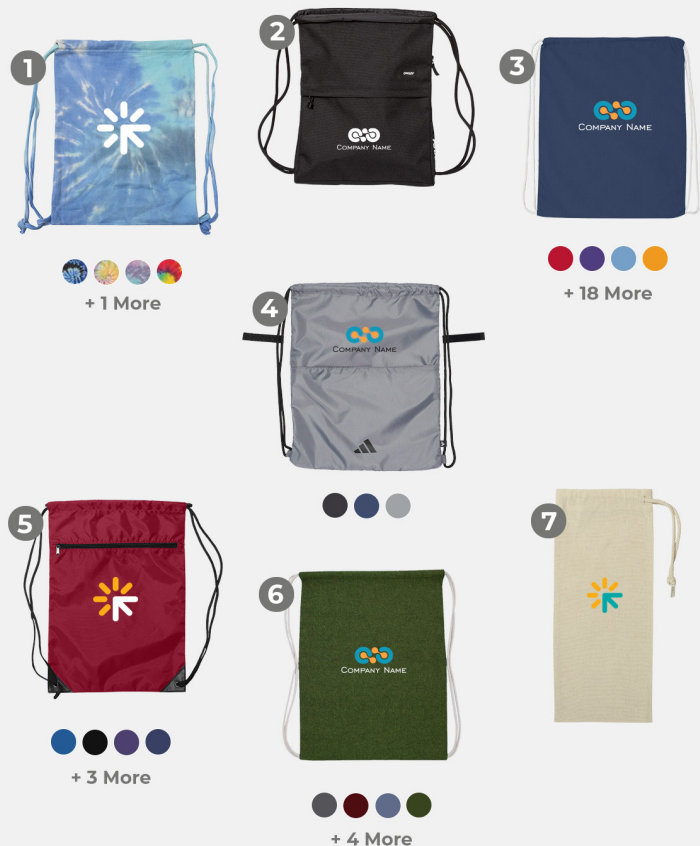

A smiling man with a beard, wearing a green beanie and a dark jacket, is shown from the side with a large white and black backpack. The background is a solid blue color with decorative elements: a brown wavy pattern in the top left and a green pine tree branch in the top right.

[Shop All Bags](#)

Corporate Gifting with a Personal Touch

Lasting Impressions

Show of Appreciation

Ultimate Personalization

Drawstring Bags: Your On-the-Go Corporate Swag

Shop Now

1. 9500 Colortone | Tie-Dyed Drawstring Backpack

2. 921458ODM Oakley | 13L Street Satchel Drawstring Bag

3. Q4500 Q-Tees | Economical Sport Pack

4. A678S adidas | Sustainable Gym Sack

5. 8888 Liberty Bags | Zippered Drawstring Backpack

6. OAD101R OAD | Economical Recycled Sport Pack

7. 1727 Liberty Bags | Drawcord Wine Bag

Corporate Essentials: Backpacks and Duffels for Every Journey

Shop Now

1. FOS901245 Oakley | 29L Gearbox Overdrive Backpack

2. 1048 DRI DUCK | Commuter Bag

3. 921056ODM Oakley | 20L Enduro Backpack