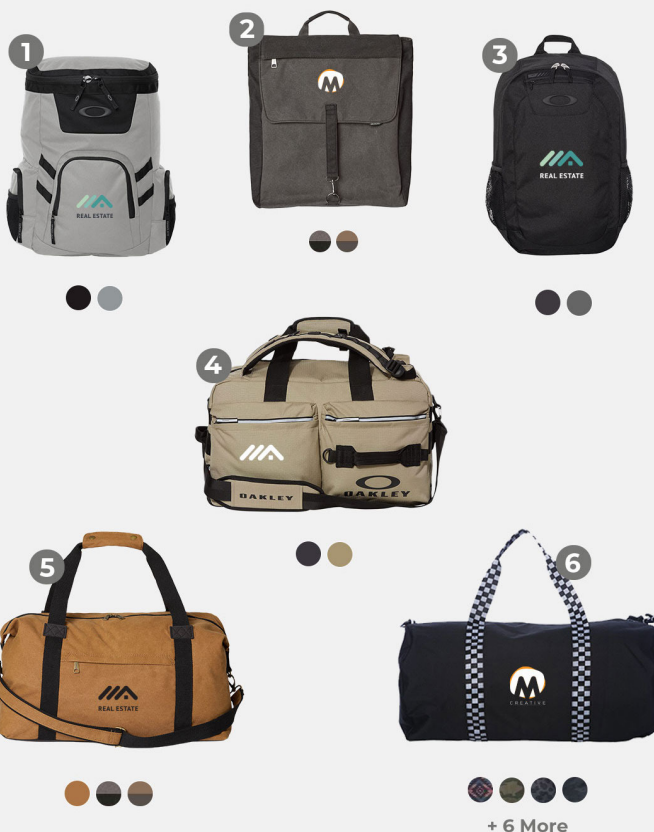

[Shop All Bags](#)

Corporate Gifting with a Personal Touch

Lasting Impressions

Show of Appreciation

Ultimate Personalization

Drawstring Bags: Your On-the-Go Corporate Swag

Shop Now

1. 9500 Colortone | Tie-Dyed Drawstring Backpack

2. 921458ODM Oakley | 13L Street Satchel Drawstring Bag

3. Q4500 Q-Tees | Economical Sport Pack

4. A678S adidas | Sustainable Gym Sack

5. 8888 Liberty Bags | Zippered Drawstring Backpack

6. OAD101R OAD | Economical Recycled Sport Pack

7. 1727 Liberty Bags | Drawcord Wine Bag

Corporate Essentials: Backpacks and Duffels for Every Journey

Shop Now

1. FOS901245 Oakley | 29L Gearbox Overdrive Backpack

2. 1048 DRI DUCK | Commuter Bag

3. 921056ODM Oakley | 20L Enduro Backpack

4. FOS900548 Oakley | 50L Utility Duffel Bag

5. 1038 DRI DUCK | 46L Weekender Bag

6. INDDUFBag Independent Trading Co. | 29L Day Tripper Duffel Bag

Not Your Typical Corporate Bags

Shop Now

1. A134M Liberty Bags | Metallic Large Tote