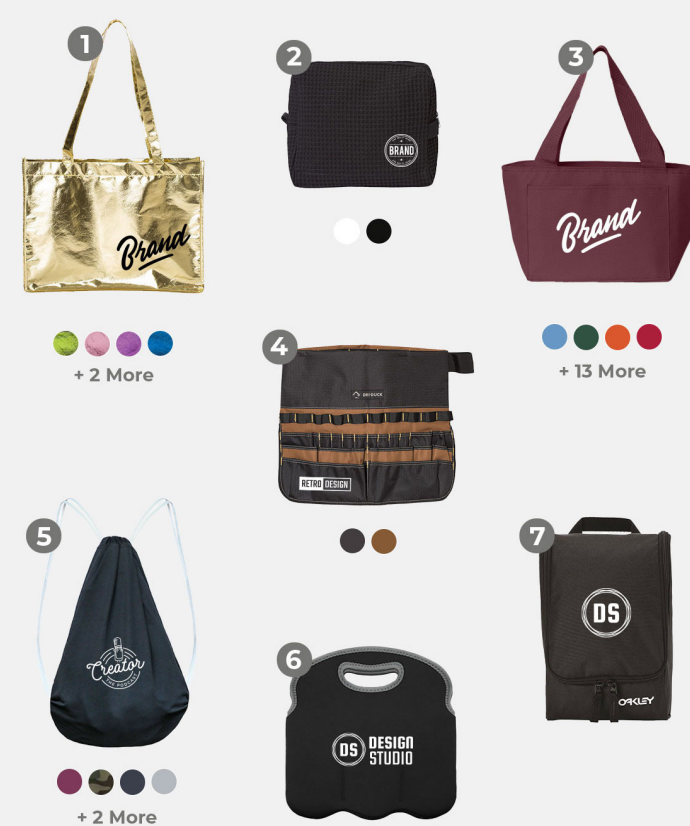

2. 921458ODM Oakley | 13L Street Satchel Drawstring Bag

3. Q4500 Q-Tees | Economical Sport Pack

4. A678S adidas | Sustainable Gym Sack

5. 8888 Liberty Bags | Zippered Drawstring Backpack

6. OAD101R OAD | Economical Recycled Sport Pack

7. 1727 Liberty Bags | Drawcord Wine Bag

Corporate Essentials: Backpacks and Duffels for Every Journey

Shop Now

1. FOS901245 Oakley | 29L Gearbox Overdrive Backpack

2. 1048 DRI DUCK | Commuter Bag

3. 921056ODM Oakley | 20L Enduro Backpack

4. FOS900548 Oakley | 50L Utility Duffel Bag

5. 1038 DRI DUCK | 46L Weekender Bag

6. INDDUFBag Independent Trading Co. | 29L Day Tripper Duffel Bag

Not Your Typical Corporate Bags

Shop Now

1. A134M Liberty Bags | Metallic Large Tote

2. 5770 Liberty Bags | Tammy Waffle Weave Spa Bag

3. 8808 Liberty Bags | Recycled Cooler Bag

4. 1400 DRI DUCK | Bucket Tool Bag

5. LAFZH Quikflip | 2-in-1 Hero Hoodie Lite Full-Zip

6. OAD021 OAD | Insulated Neoprene Six-Pack Tote